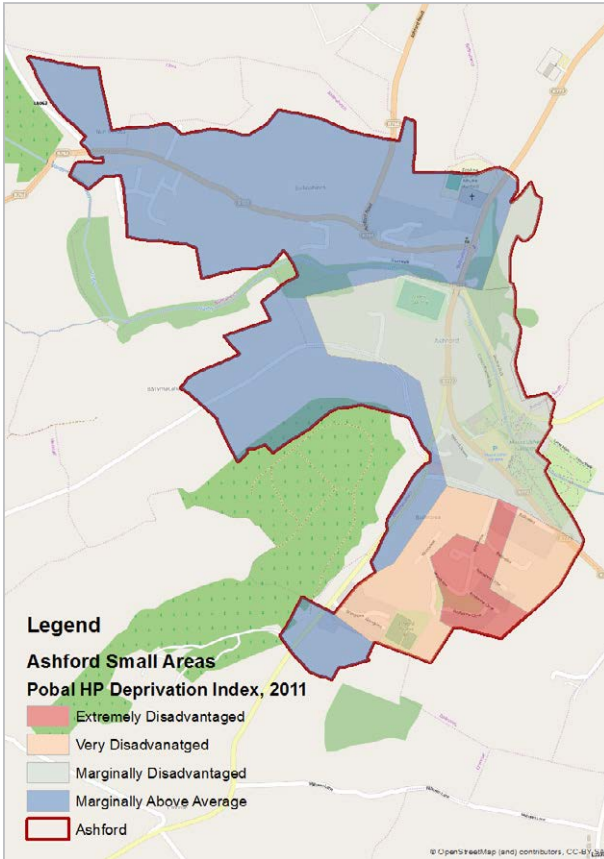

Small Growth Towns

2. Ashford