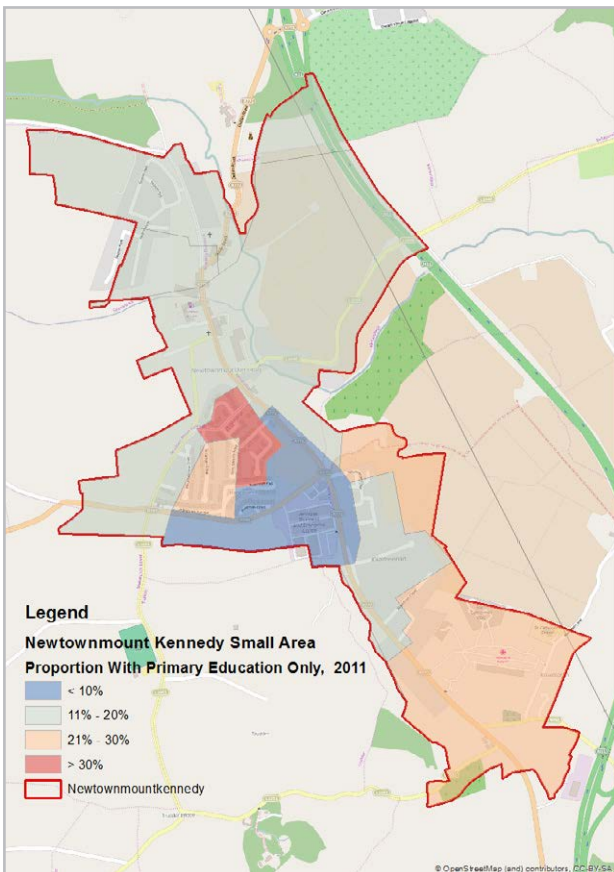

Moderate Growth Towns

1. Newtownmountkennedy