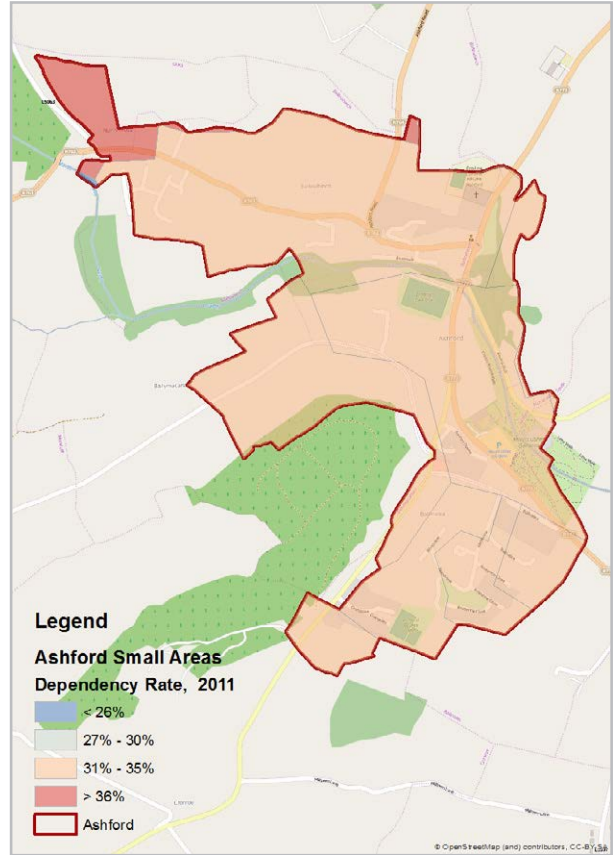

Small Growth Towns

2. Ashford