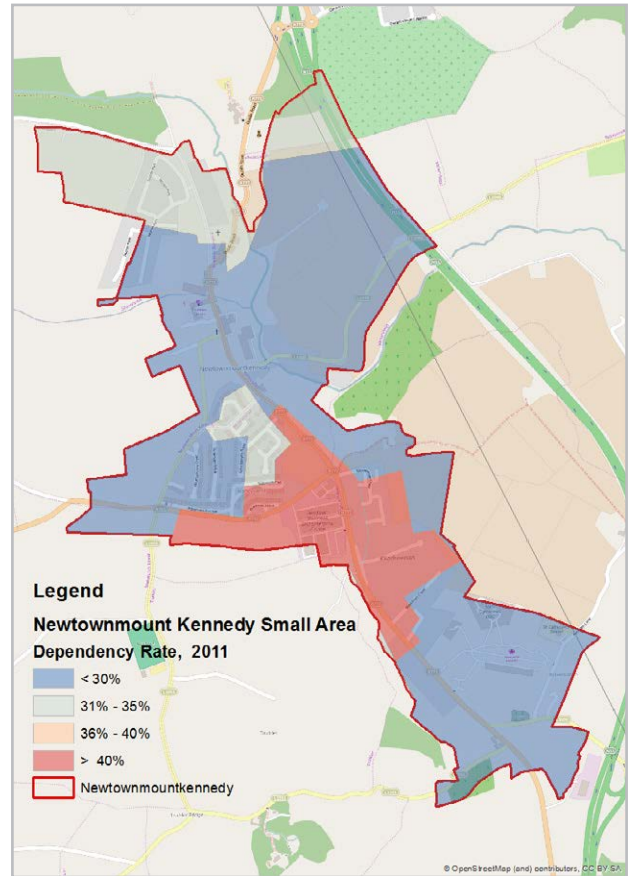

Moderate Growth Towns

1. Newtownmountkennedy