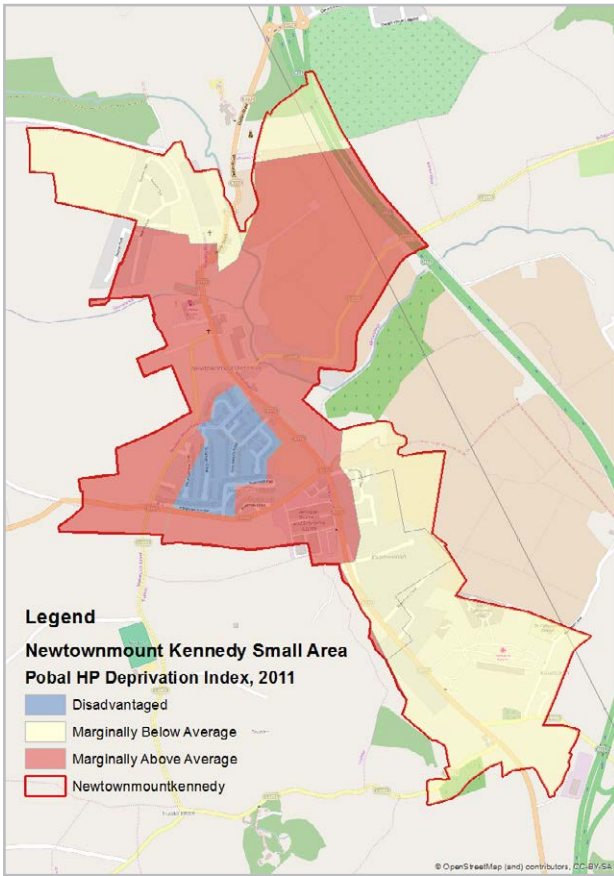

Mapping data sourced from Pobal and is available to view at the following link:

<http://maps.pobal.ie/#/Map>

# Contents

<b>Moderate Growth Towns</b> .....	<b>2</b>
1. Newtownmountkennedy .....	2
<b>Small Growth Towns</b> .....	<b>4</b>
2. Ashford .....	4
3. Aughrim .....	6
4. Baltinglass .....	8
5. Carnew .....	10
6. Enniskerry .....	12
7. Kilcoole .....	14
8. Rathdrum .....	16
9. Tinahely .....	18

Map of Wicklow

## 1. Newtownmountkennedy